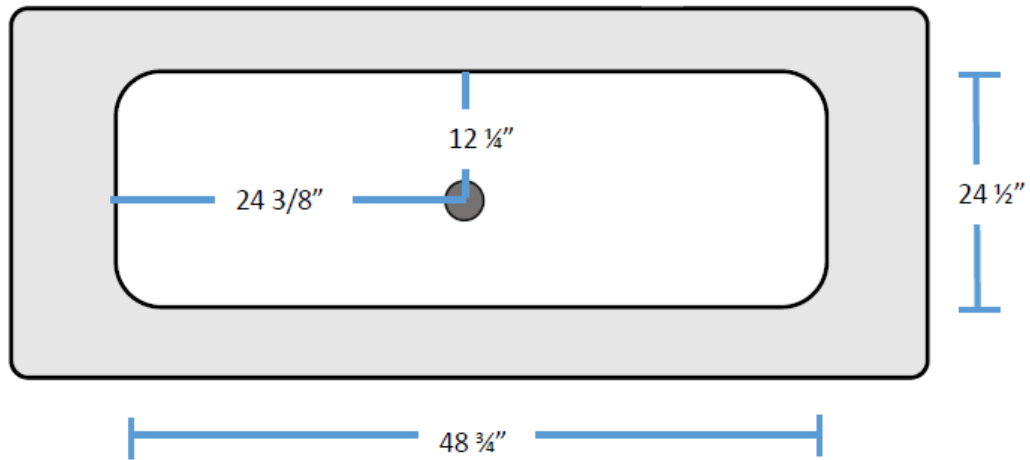

# Modern Rectangle Freestanding Tub

15061SM

Top View

Bottom View

Side View