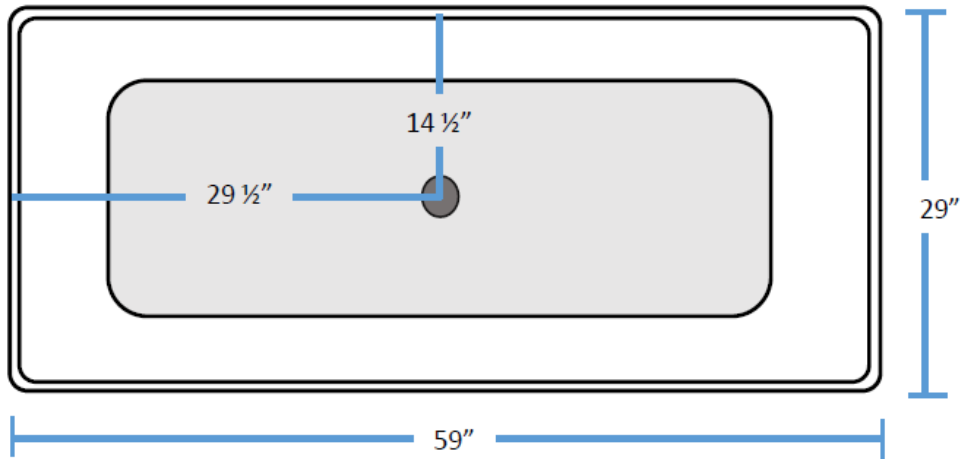

# Modern Rectangle Freestanding Tub

15061SM

Top View

Bottom View

Side View