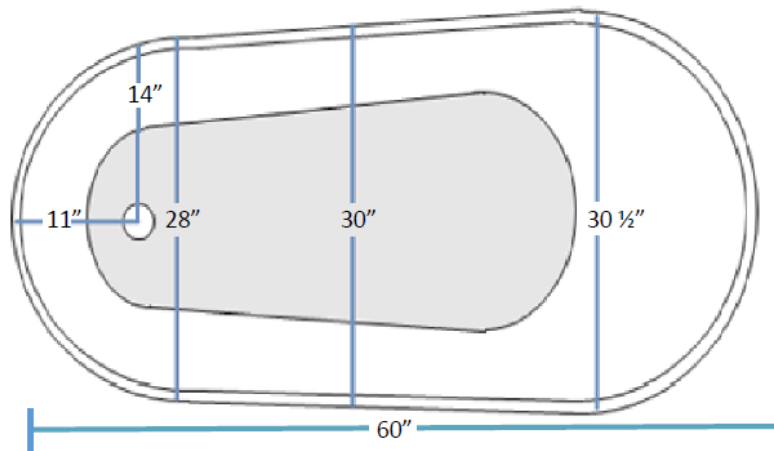

# Classic Slipper Freestanding Tub

15191SM

Top View

Bottom View

# Classic Slipper Freestanding Tub

**GDP-15191SM**

Side View