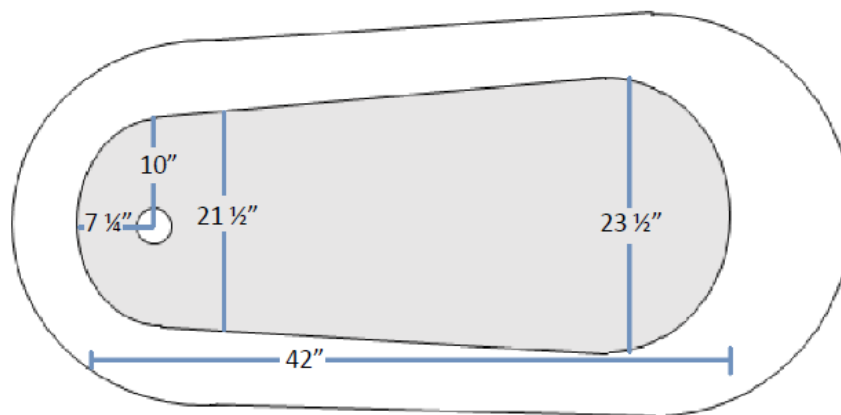

# Classic Slipper Freestanding Tub

15191SM

Top View

Bottom View

# Classic Slipper Freestanding Tub

**GDP-15191SM**

Side View