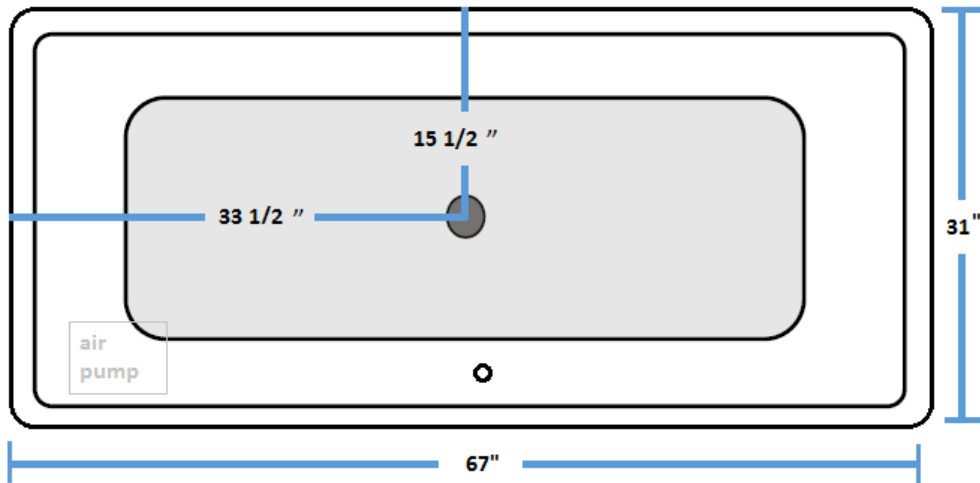

Modern Square Freestanding tub with Air Pump

15142AP

Top View

Bottom View

Side View