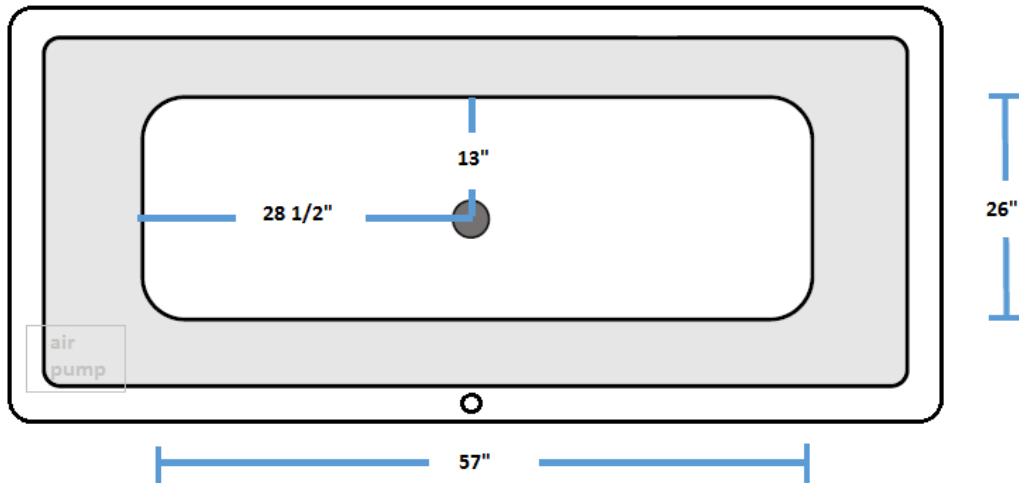

Modern Square Freestanding tub with Air Pump

15142AP

Top View

Bottom View

Side View