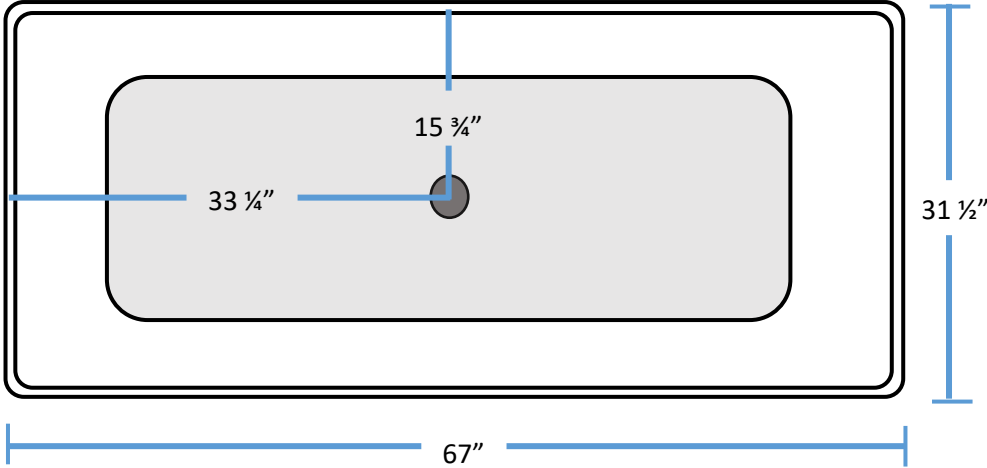

Modern Rectangular Freestanding Bathtub

15061 Large

Top View

Bottom View

Side View