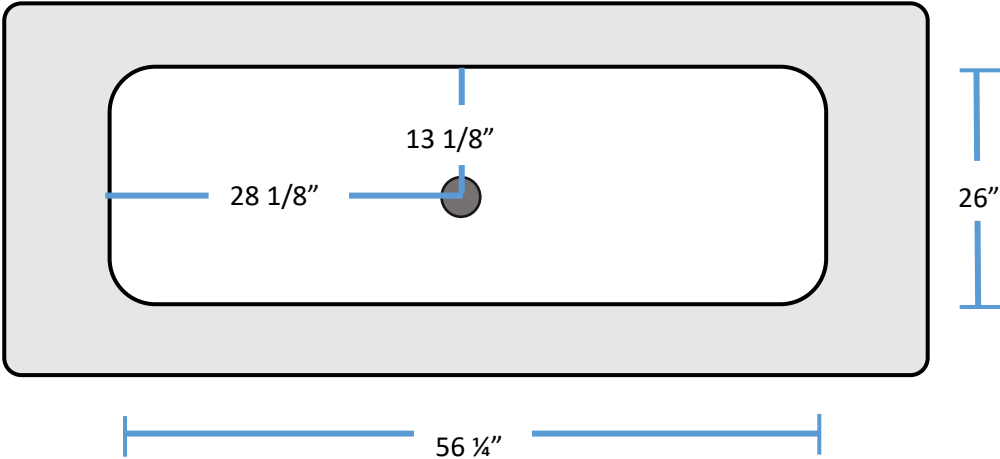

Modern Rectangular Freestanding Bathtub

15061 Large

Top View

Bottom View

Side View