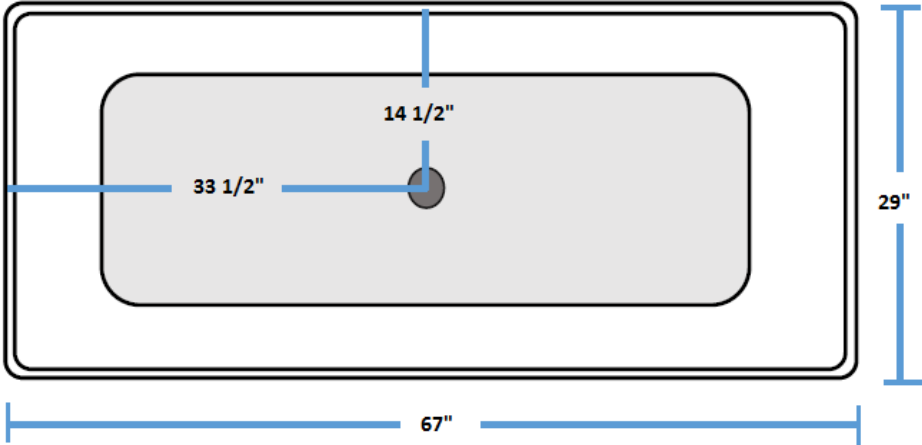

French Curve Freestanding Tub

15521LG

Top View

Bottom View

Side View