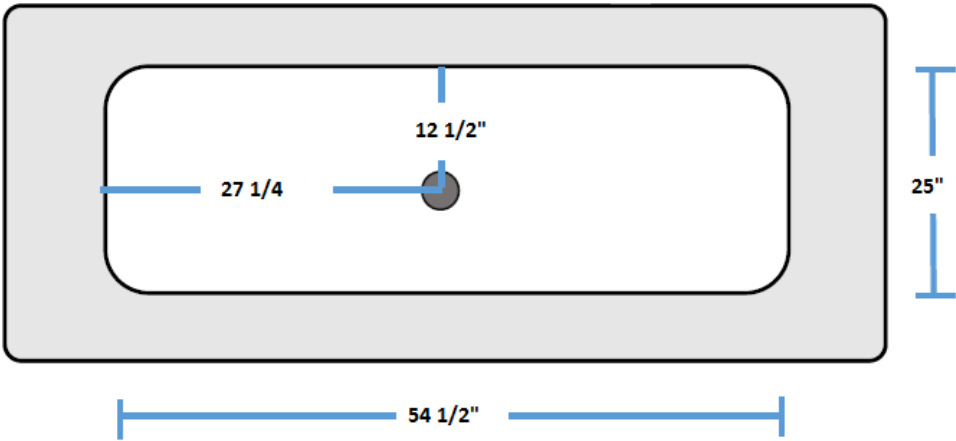

French Curve Freestanding Tub

15521LG

Top View

Bottom View

Side View