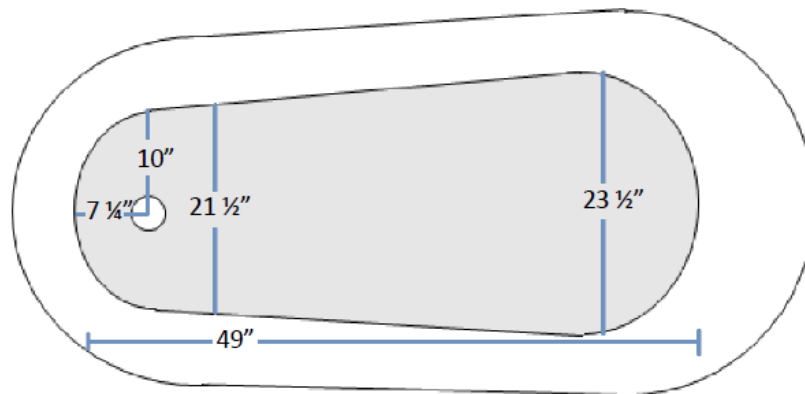

Classic Slipper Freestanding Tub

15191LG

Top View

Bottom View

Side View