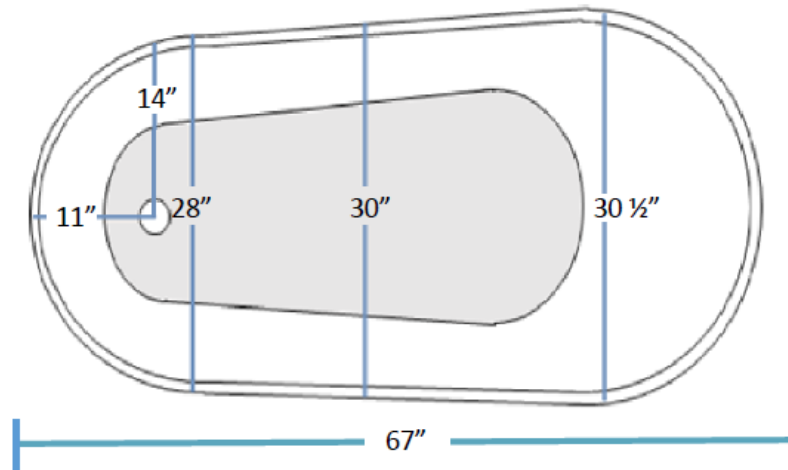

Classic Slipper Freestanding Tub

15191LG

Top View

Bottom View

Side View