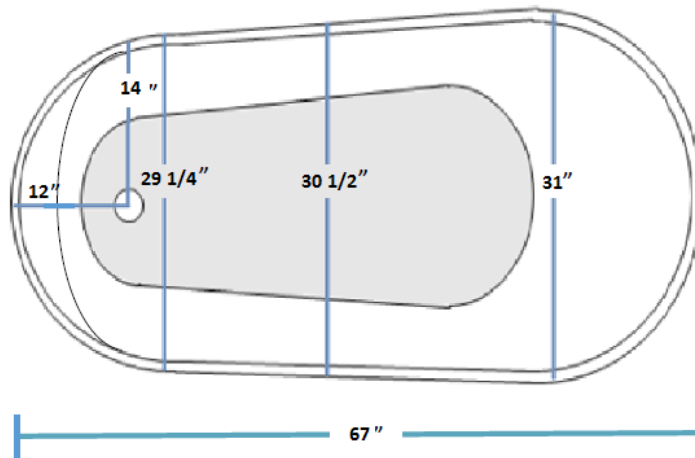

# Elite Slipper Freestanding Tub

15281LG

Top View

Bottom View

Side View