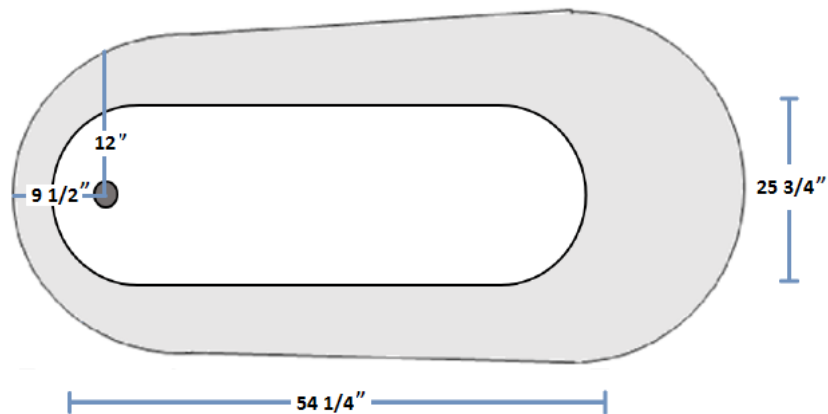

# Elite Slipper Freestanding Tub

15281LG

Top View

Bottom View

Side View