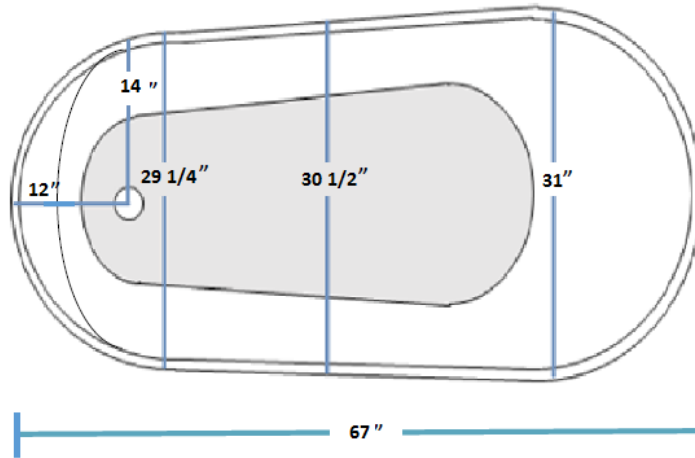

# Elite Slipper Freestanding Tub with Air Pump

15282AP

Top View

Bottom View

Side View