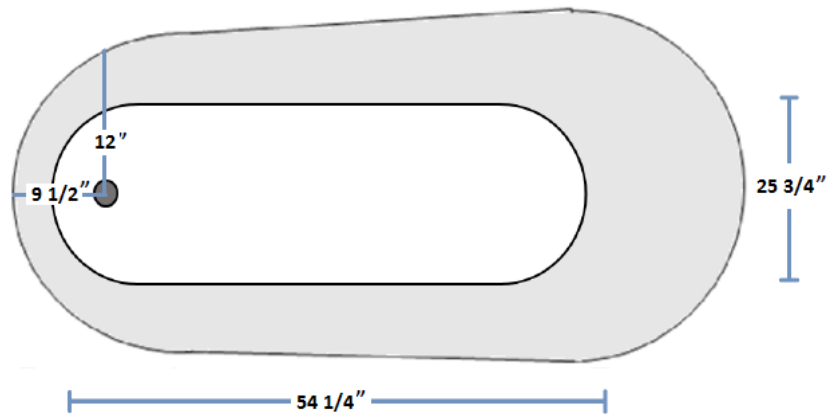

# Elite Slipper Freestanding Tub with Air Pump

15282AP

Top View

Bottom View

Side View