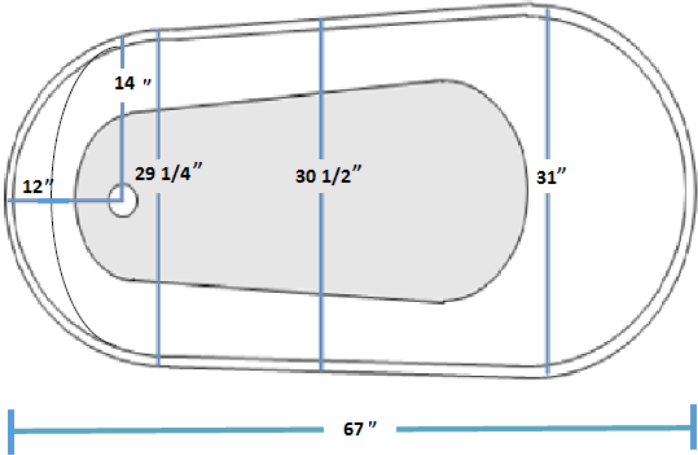

Curved Slipper Freestanding Tub

15271LG

Top View

Bottom View

Side View