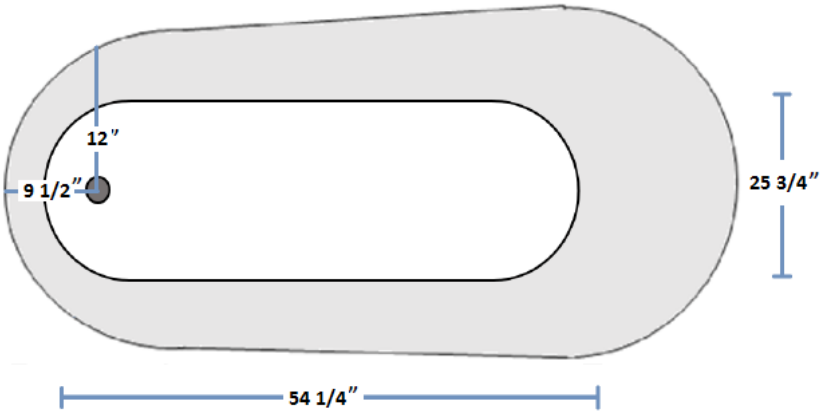

Curved Slipper Freestanding Tub

15271LG

Top View

Bottom View

Side View