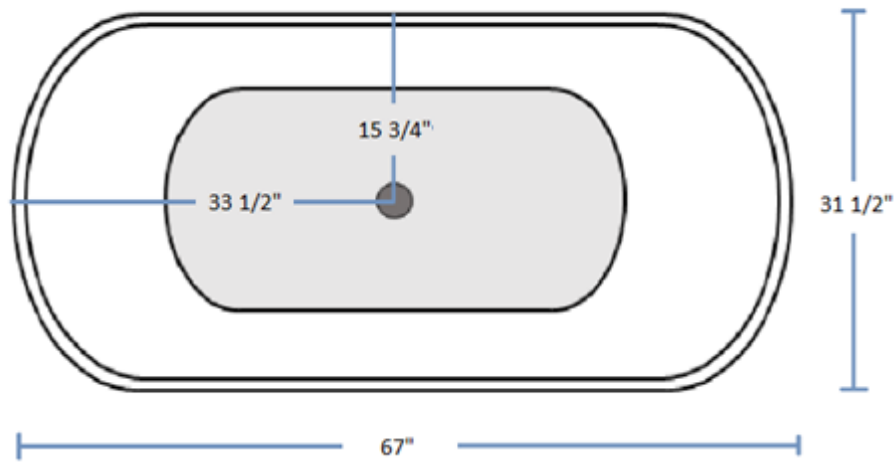

Classic Oval Freestanding Tub

15071LG

Top View

Bottom View

Side View