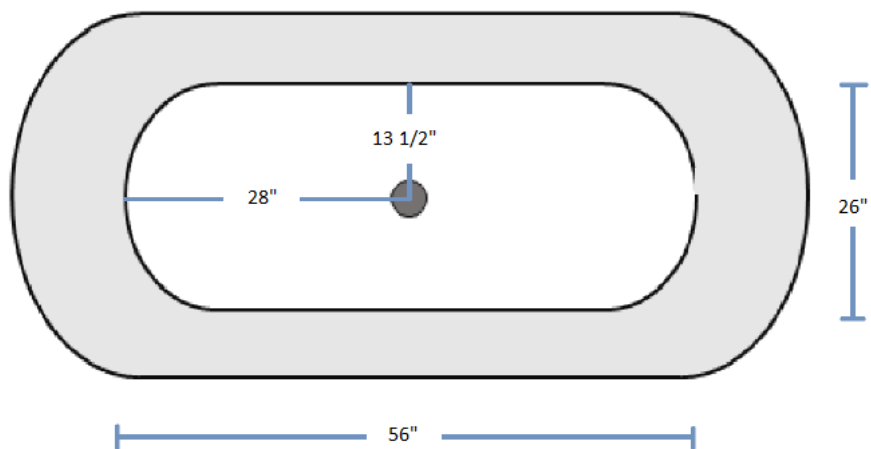

Classic Oval Freestanding Tub

15071LG

Top View

Bottom View

Side View