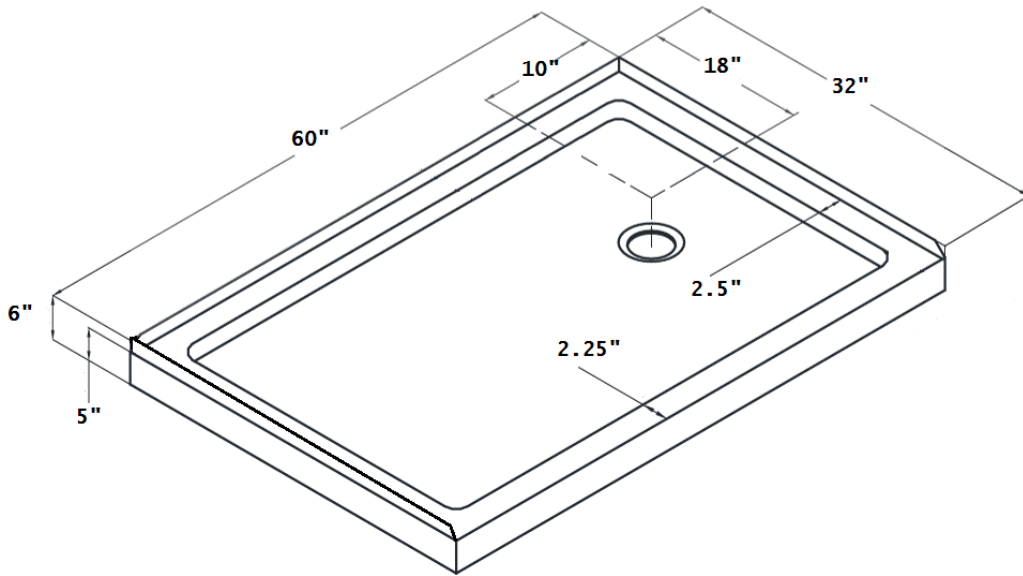

Shower Base

60"x 32" Alcove

RH Drain

LH Drain