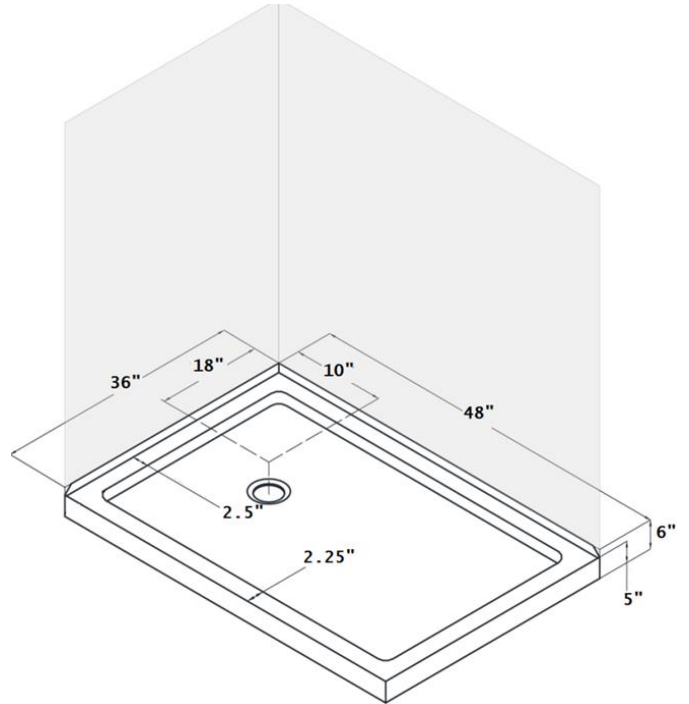

Shower Base

48"x36" Corner

LH Drain

RH Drain