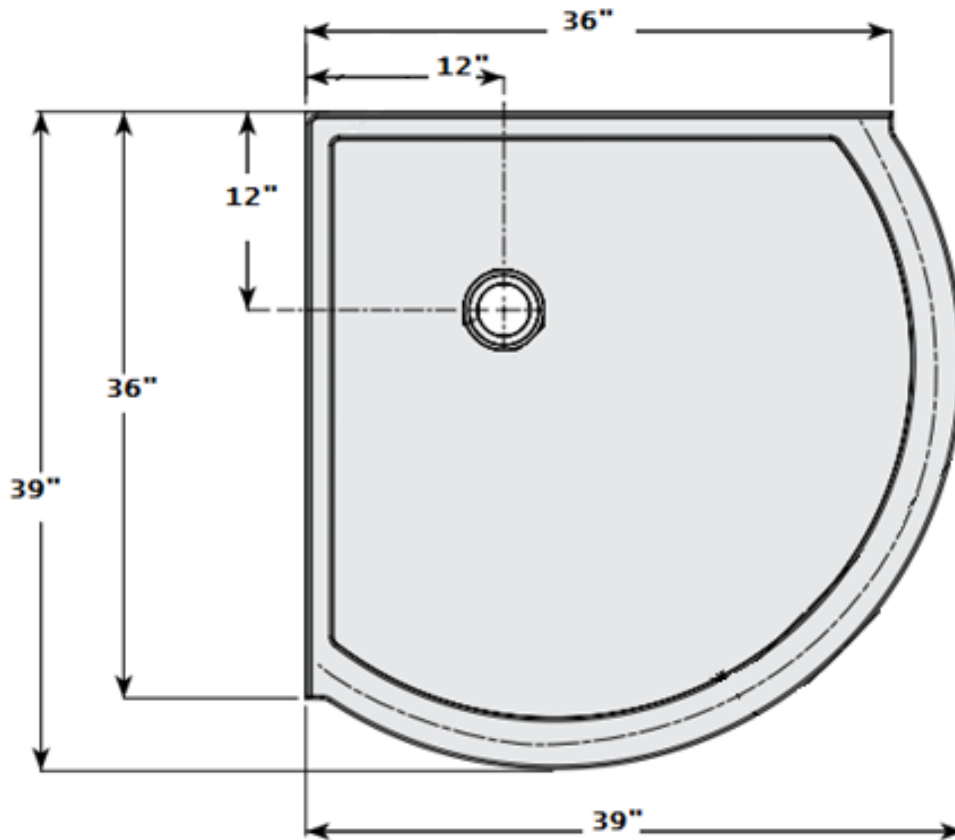

Shower Base

36" x 36" Round

Top View

Front View