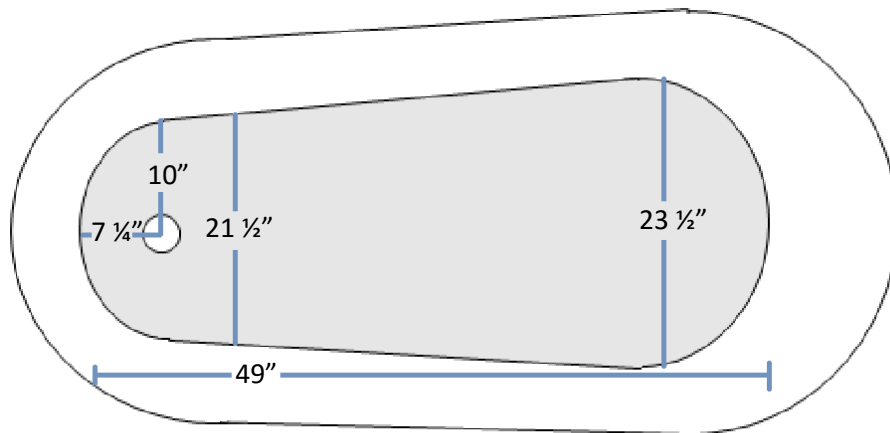

Classic Slipper Freestanding Bathtub

GDP-15191 Large

Top View

Bottom View

Side View