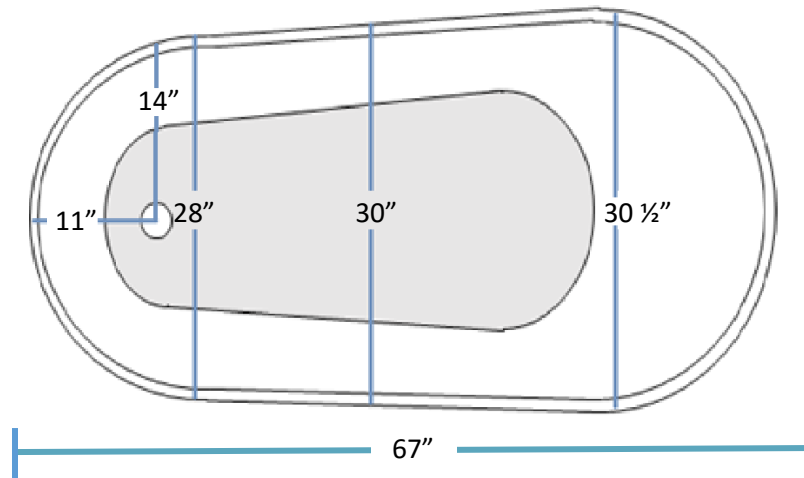

Classic Slipper Freestanding Bathtub

GDP-15191 Large

Top View

Bottom View

Side View